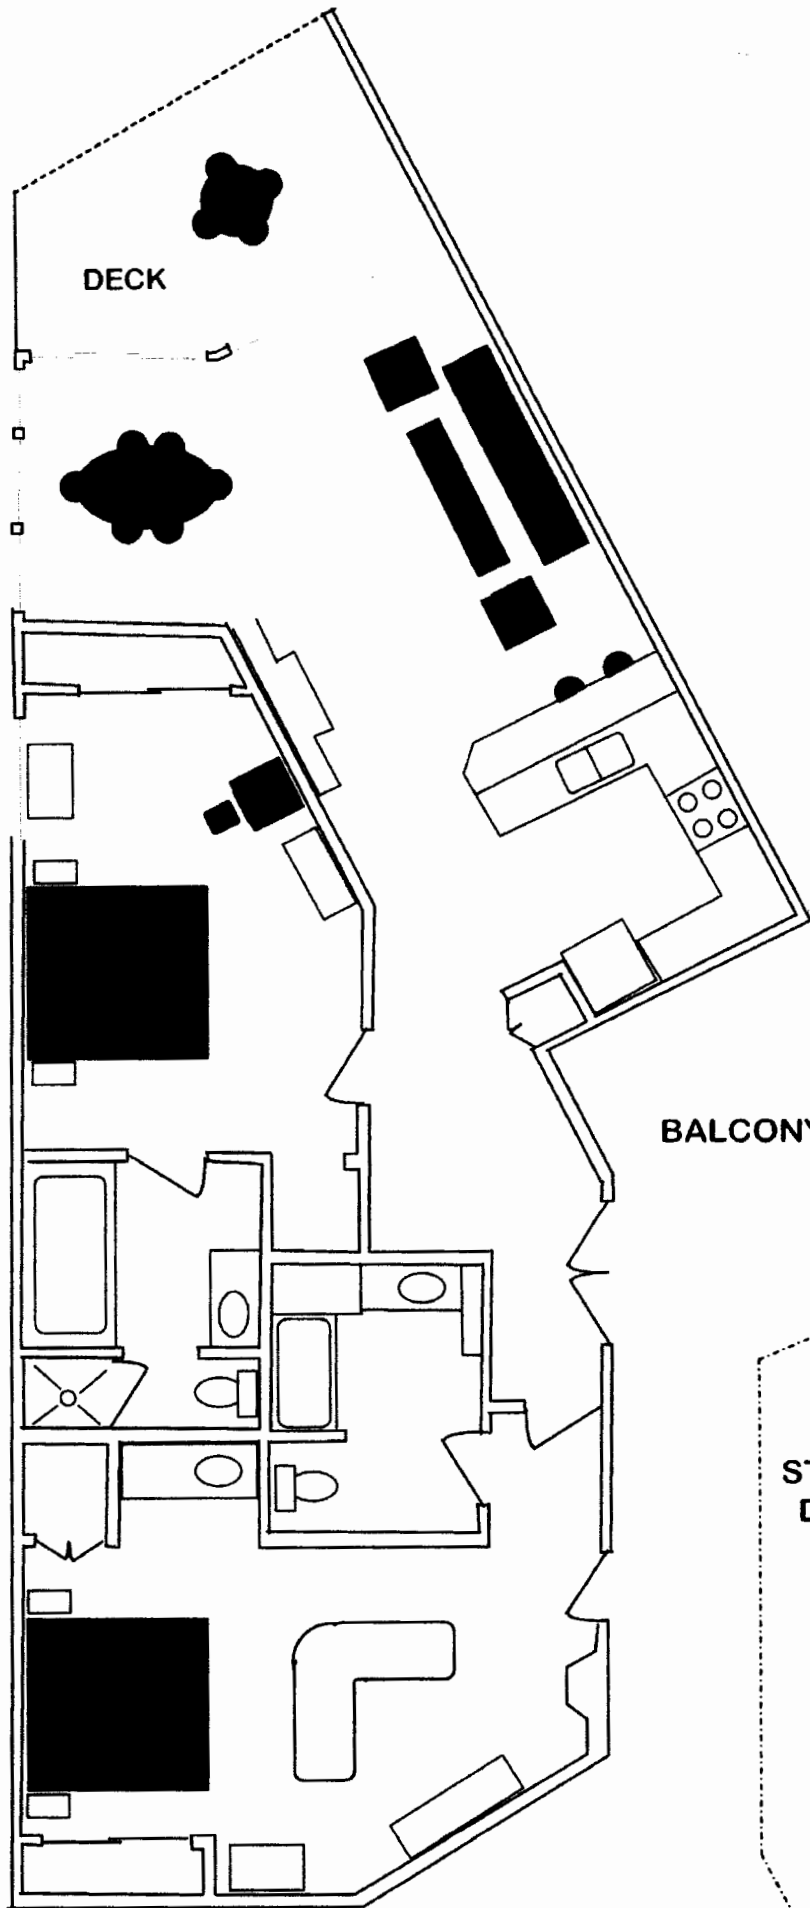

Unit A

Banyan Building

1 Bedroom/1 Bath

2101, 2116

Partial Handicap Room

Living Area: 921 square feet

Lanais Area: 139 square feet

Unit B

Banyan Building

1 Bedroom/1 Bath

2102, 2103, 2104, 2105, 2112, 2113, 2114, 2115,
2202, 2203, 2204, 2207, 2208, 2209, 2210, 2213,
2214, 2215, 2303, 2306, 2307, 2308, 2309, 2312,
2402, 2403, 2406, 2407, 2408, 2409, 2412, 2413

Unit F

Banyan Building

2 Bedroom/2 Bath

2108, 2109

Handicap Unit

Living Area: 1315 square feet

Lanai Area: 274 square feet

Unit G

**EXECUTIVE
SUITE**

BALCONY

**LOBBY
BELOW**

**STAIRS
DOWN**

TO ELEVATOR