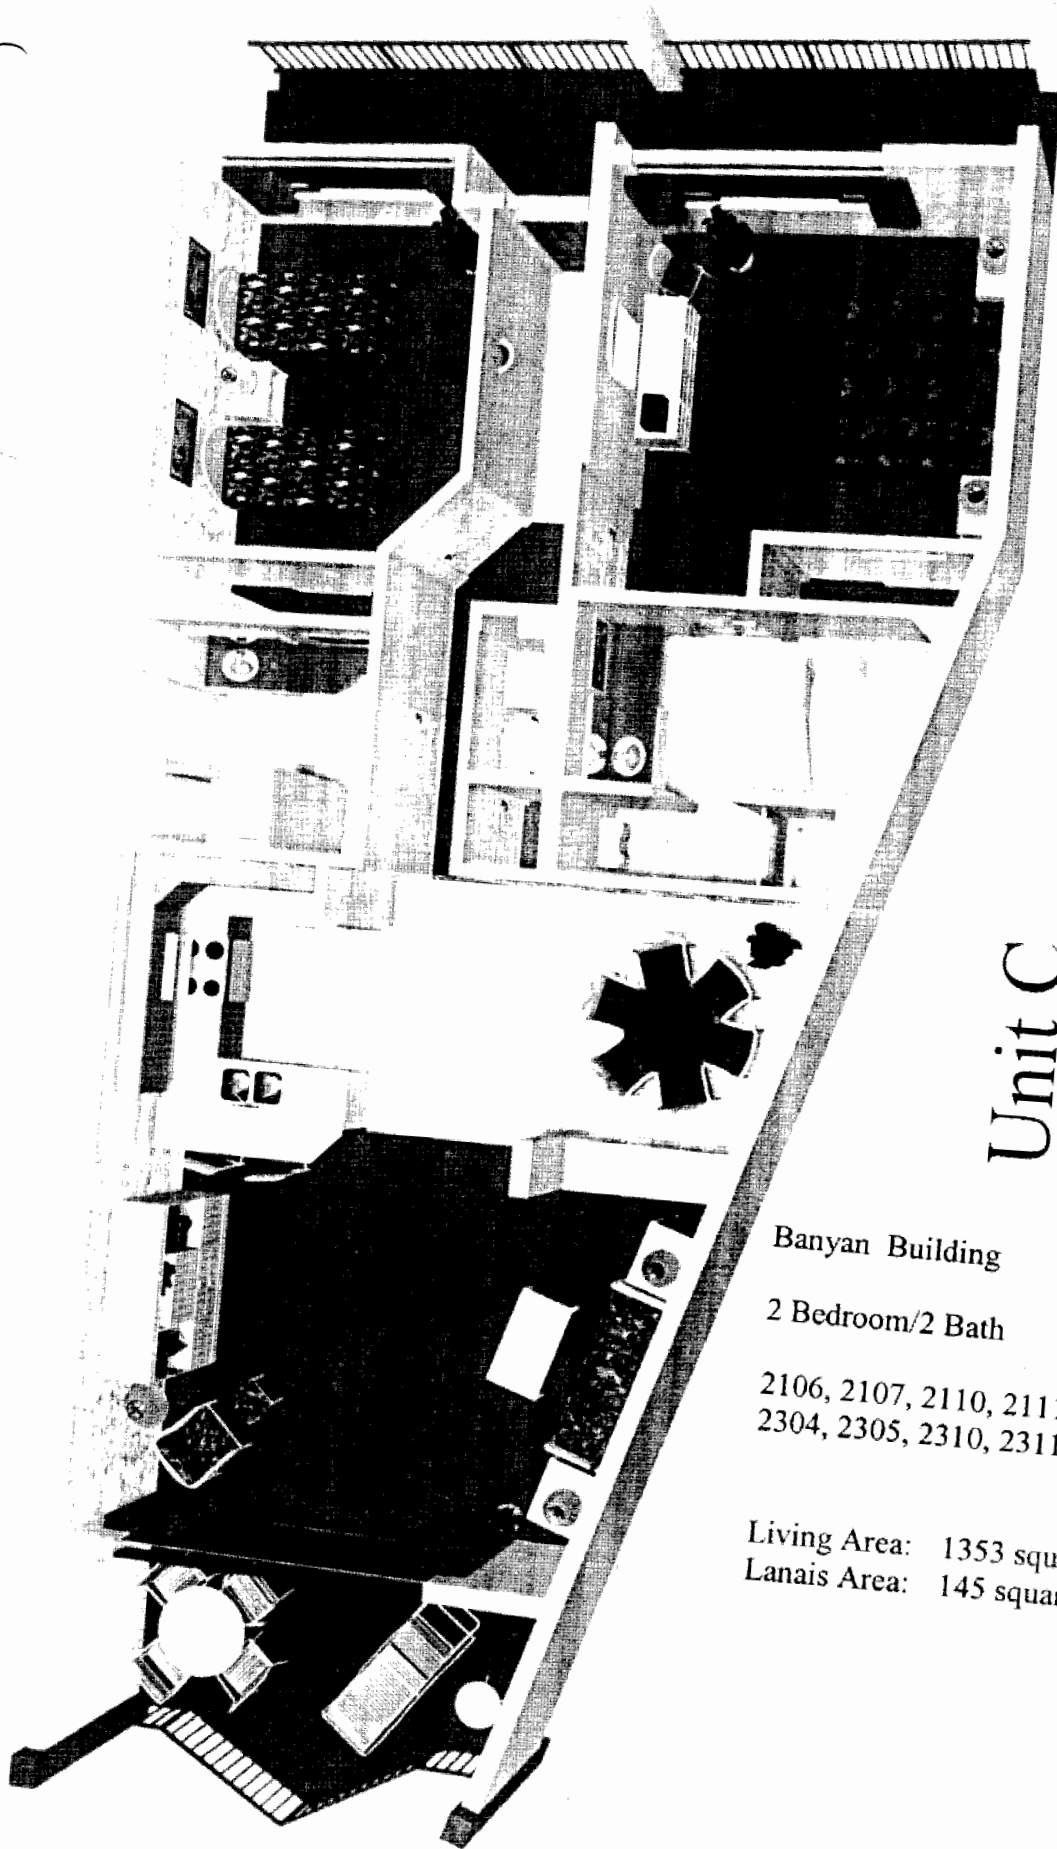

Unit C

Banyan Building

2 Bedroom/2 Bath

2106, 2107, 2110, 2111, 2205, 2206, 2211, 2212,
2304, 2305, 2310, 2311, 2404, 2405, 2410, 2411

Living Area: 1353 square feet
Lanais Area: 145 square feet